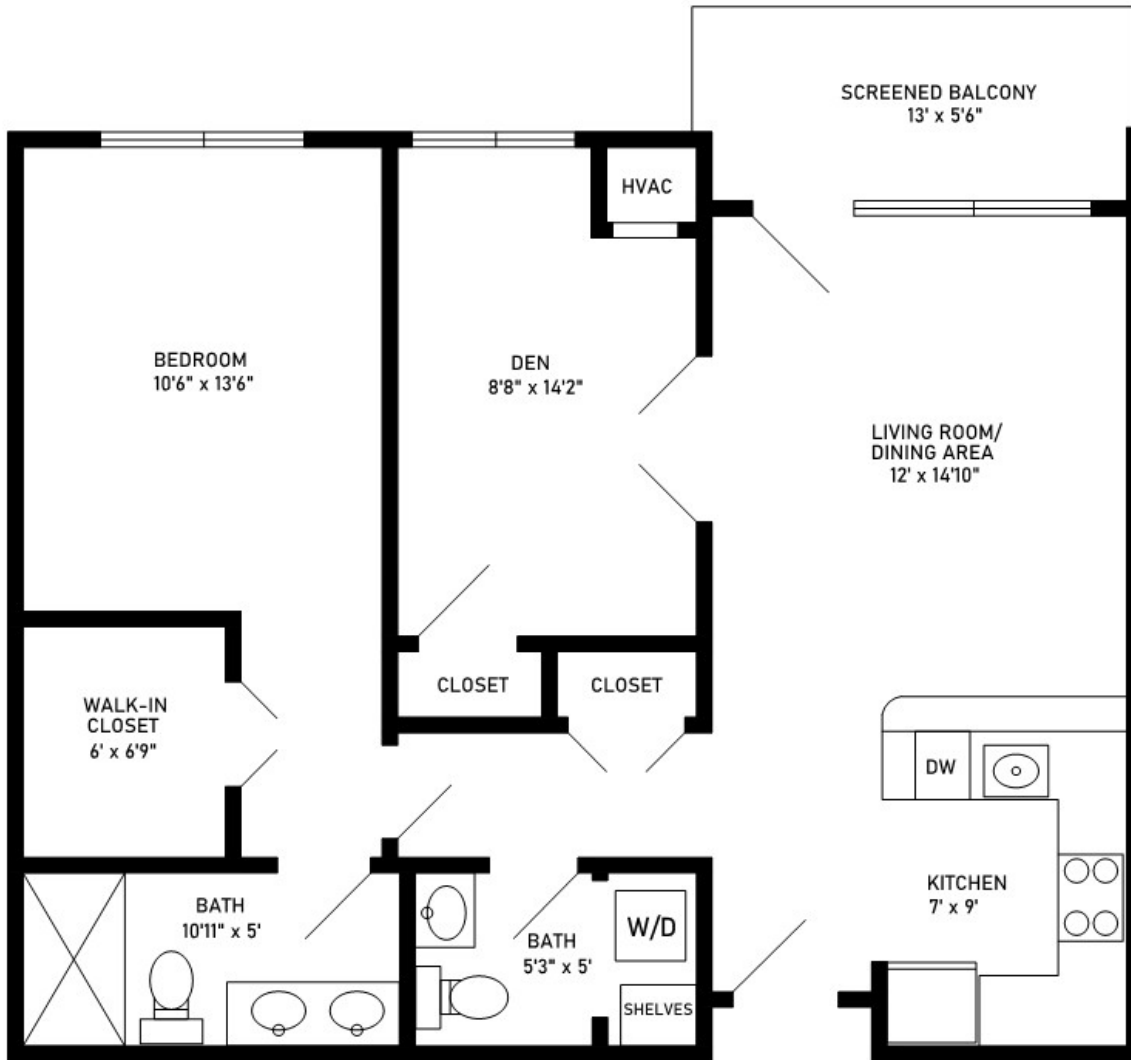

The Franklin
One-Bedroom + Den, One and Half Bath

857 sq. ft.

Dimensions are approximate.

95 Wyman Road, Keene, NH 03431 (603) 283-5150 CovLivingKeene.org

Covenant Living Communities & Services does not discriminate pursuant to the federal Fair Housing Act.
All faiths and beliefs are welcome.