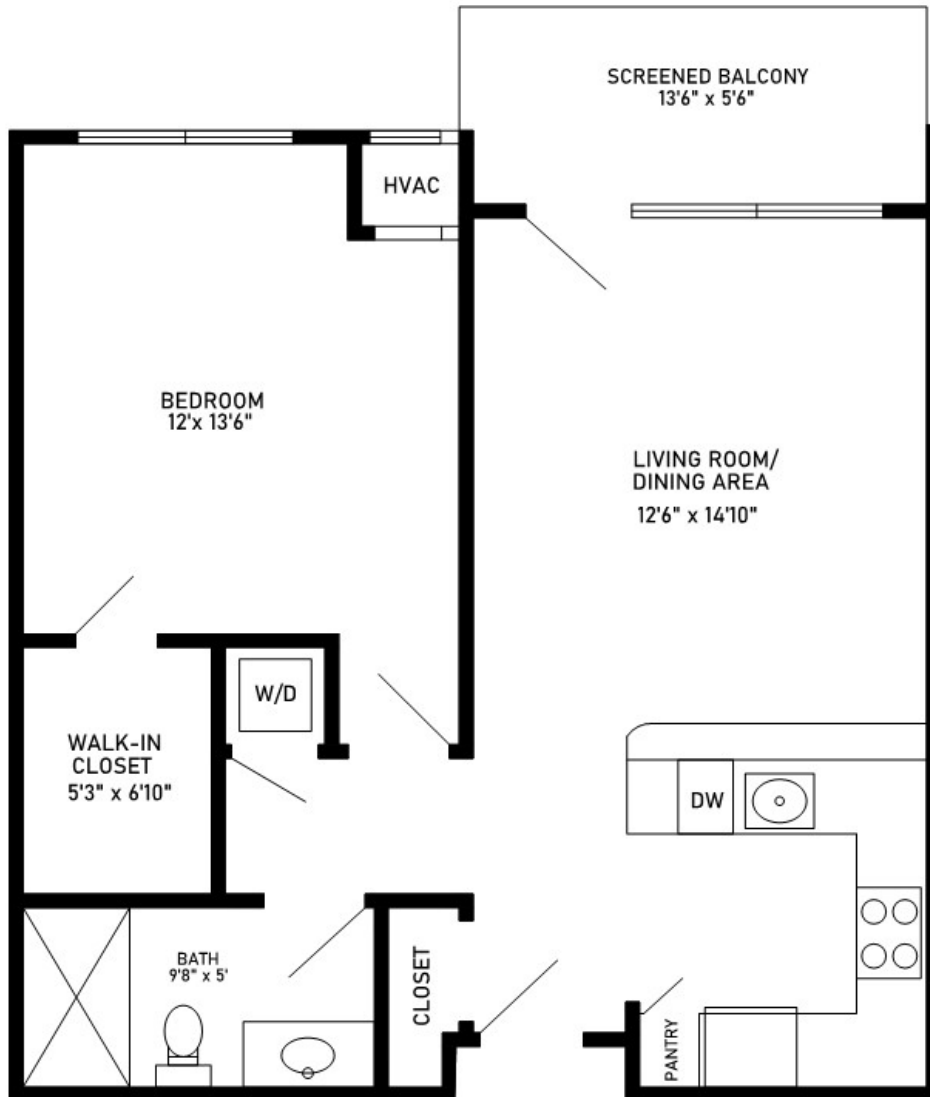

The Lafayette  
One-Bedroom, One-Bath

672 sq. ft.

Dimensions are approximate.

95 Wyman Road, Keene, NH 03431 (603) 283-5150 CovLivingKeene.org

Covenant Living Communities & Services does not discriminate pursuant to the federal Fair Housing Act.  
All faiths and beliefs are welcome.