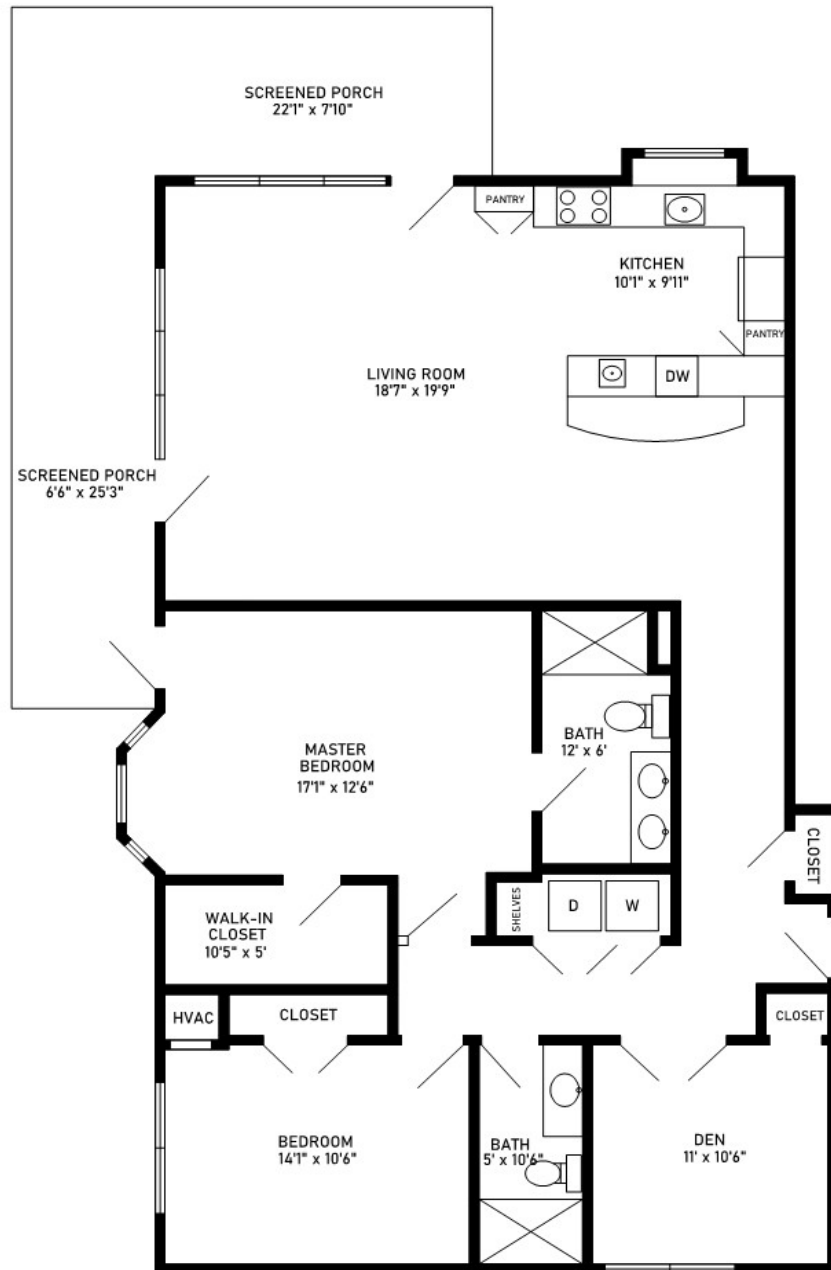

The Washington Two-Bedroom + Den, Two-Bath

1,714 sq. ft.

Dimensions are approximate.

95 Wyman Road, Keene, NH 03431 (603) 283-5150 CovLivingKeene.org

Covenant Living Communities & Services does not discriminate pursuant to the federal Fair Housing Act.
All faiths and beliefs are welcome.